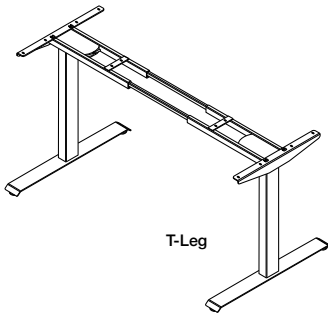

Work with extra peace of mind knowing that the gyroscopic anti-collision sensor will stop (and retract) if anything gets in the way.

Easy-to-love design. Hard-to-find value.

Move from sitting to standing at the press of a button and feel the rush of sound ergonomics. Surge gives you the power to flow through your work with programmable settings, smooth motion, smart safety features and an array of options to fit any space.

Specifications

Rectangle
Supports Top Sizes
23", 29" x 46" - 82" (6" incremental)
24", 30" x 42" - 84" (6" incremental)

Tabletop finishes

GRADE 1

GRADE 2

Table base options

Accessories to consider

Mobio
monitor arm