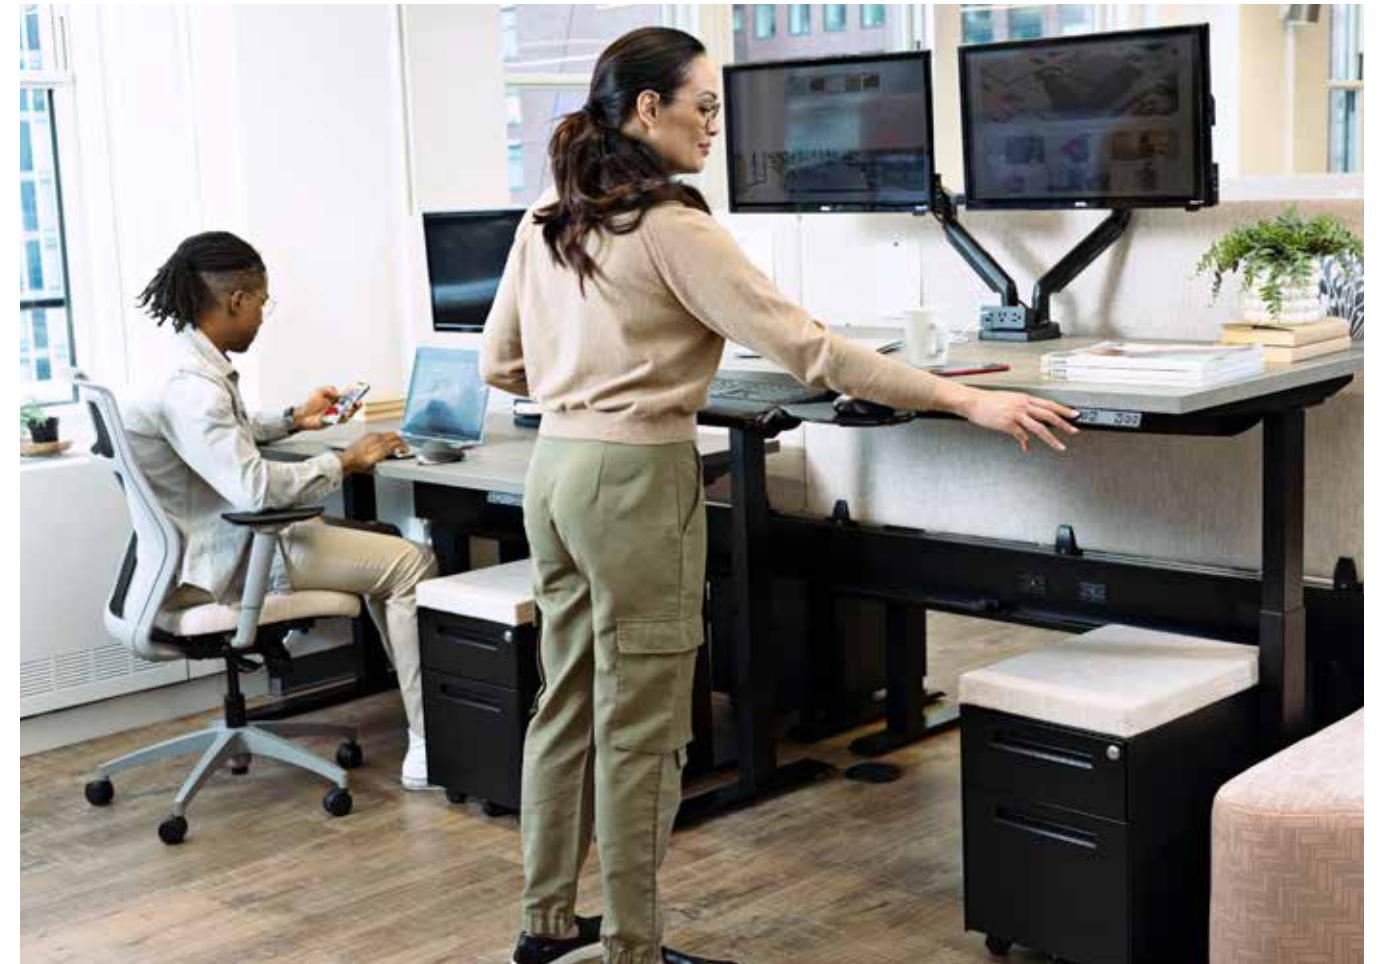

Well-made wellness.

Add elevated design and sound ergonomics to any workspace with our Surge height-adjustable table. Its rugged dual-beam base is one of the quickest to assemble in the industry and can take on extra weight, giving you more tabletop options — all while providing peace of mind with enhanced safety features, including meeting BIFMA X5.5 standards.

Easy as one, two, three.

From a speedy base assembly to three-programmable height settings for quick adjusting, Surge gets you up and running in no time. And the array of options makes space coordination a breeze.

Work with extra peace of mind knowing that the gyroscopic anti-collision sensor will stop (and retract) if anything gets in the way.

Easy-to-love design. Hard-to-find value.

Move from sitting to standing at the press of a button and feel the rush of sound ergonomics. Surge gives you the power to flow through your work with programmable settings, smooth motion, smart safety features and an array of options to fit any space.