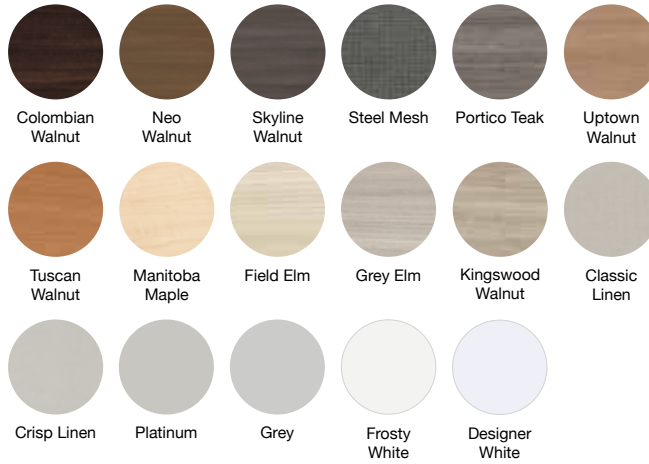

Specifications

Rectangle
Supports Top Sizes
23", 29" x 46" - 82" (6" incremental)
24", 30" x 42" - 84" (6" incremental)

Tabletop finishes

GRADE 1

GRADE 2

Table base options

Accessories to consider

Mobio
monitor arm