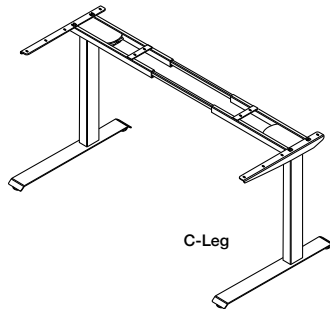

Work with extra peace of mind knowing that the gyroscopic anti-collision sensor will stop (and retract) if anything gets in the way.

Easy-to-love design. Hard-to-find value.

Move from sitting to standing at the press of a button and feel the rush of sound ergonomics. Surge gives you the power to flow through your work with programmable settings, smooth motion, smart safety features and an array of options to fit any space.

Specifications

Rectangle
Supports Top Sizes
23", 29" x 46" - 82" (6" incremental)
24", 30" x 42" - 84" (6" incremental)

Tabletop finishes

GRADE 1

GRADE 2

Table base options

Accessories to consider

Mobio
monitor arm