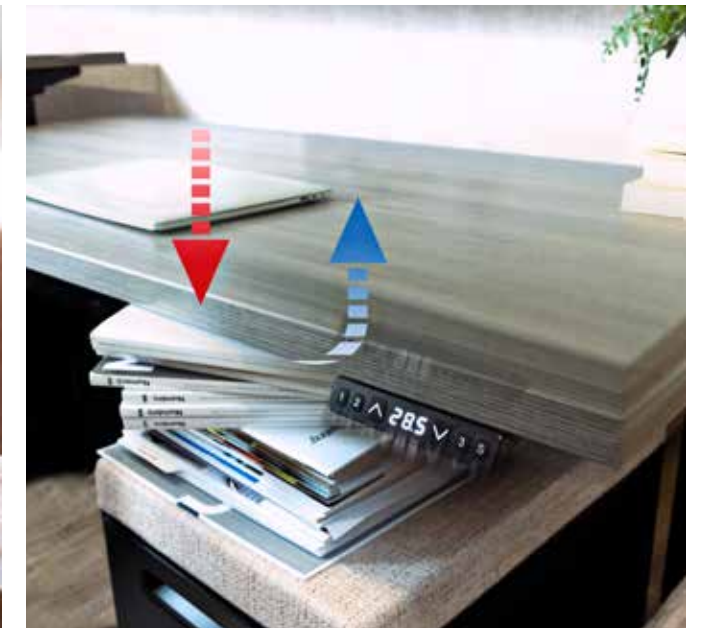

Well-made wellness.

Add elevated design and sound ergonomics to any workspace with our Surge height-adjustable table. Its rugged dual-beam base is one of the quickest to assemble in the industry and can take on extra weight, giving you more tabletop options — all while providing peace of mind with enhanced safety features, including meeting BIFMA X5.5 standards.

Easy as one, two, three.

From a speedy base assembly to three-programmable height settings for quick adjusting, Surge gets you up and running in no time. And the array of options makes space coordination a breeze.

Work with extra peace of mind knowing that the gyroscopic anti-collision sensor will stop (and retract) if anything gets in the way.

Easy-to-love design. Hard-to-find value.

Move from sitting to standing at the press of a button and feel the rush of sound ergonomics. Surge gives you the power to flow through your work with programmable settings, smooth motion, smart safety features and an array of options to fit any space.